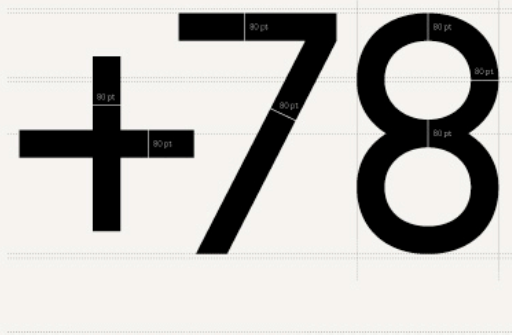

Grilli Type

GT Haptik
By Grotesk.cc
2009

Single Weight for \$50

Regular

GT Haptik is a Grotesque typeface with a very special characteristic: Its uppercase letters and numbers are optimized to be read blindfolded and by touching them. Because of that its glyphs are monoline and geometrical. Optical criteria become secondary. This gives the typeface a weird but also very charming touch that plays well not only in display sizes, but also for text use.

Detailansicht 1, Vorellien

Detailansicht 2, Minuskeln

Detailansicht 3, Zahlen

Tastbare Anwendung

GT Haptik Regular: 8/12pt

A reveller at a fancy dress party in one of Dublin's best known gay bars attacked her ex-girlfriend in a row over a novelty wrestler's suit. Sandra Talbot (32) assaulted her ex-partner with a bottle she had hidden under her costume in a fit of rage at the George pub, after more than a year of acrimony following their break-up. A court heard she lashed out at victim Adrienne Martin in a row that started over a novelty sumo wrestler's suit that Talbot was wearing.

GT Haptik Regular: 11/15pt

A reveller at a fancy dress party in one of Dublin's best known gay bars attacked her ex-girlfriend in a row over a novelty wrestler's suit. Sandra Talbot (32) assaulted her ex-partner with a bottle she had hidden under her costume in a fit of rage at the George pub, after more than a year of acrimony following their break-up. A court heard she lashed out at victim Adrienne Martin in a row that started over a novelty sumo wrestler's suit that Talbot was wearing.