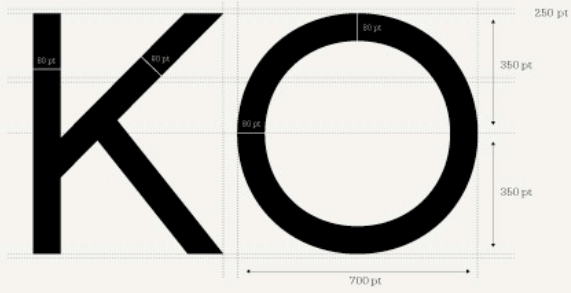

Grilli Type

GT Haptik
By Grotesk.cc
2009

Single Weight for \$50

Regular

GT Haptik is a Grotesque typeface with a very special characteristic: Its uppercase letters and numbers are optimized to be read blindfolded and by touching them. Because of that its glyphs are monoline and geometrical. Optical criteria become secondary. This gives the typeface a weird but also very charming touch that plays well not only in display sizes, but also for text use.

Detailansicht 1, Vorellien

Detailansicht 2, Minuskeln

Detailansicht 3, Zahlen

Tastbare Anwendung

GT Haptik Regular: 8/12pt

A reveller at a fancy dress party in one of Dublin's best known gay bars attacked her ex-girlfriend in a row over a novelty wrestler's suit. Sandra Talbot (32) assaulted her ex-partner with a bottle she had hidden under her costume in a fit of rage at the George pub, after more than a year of acrimony following their break-up. A court heard she lashed out at victim Adrienne Martin in a row that started over a novelty sumo wrestler's suit that Talbot was wearing.